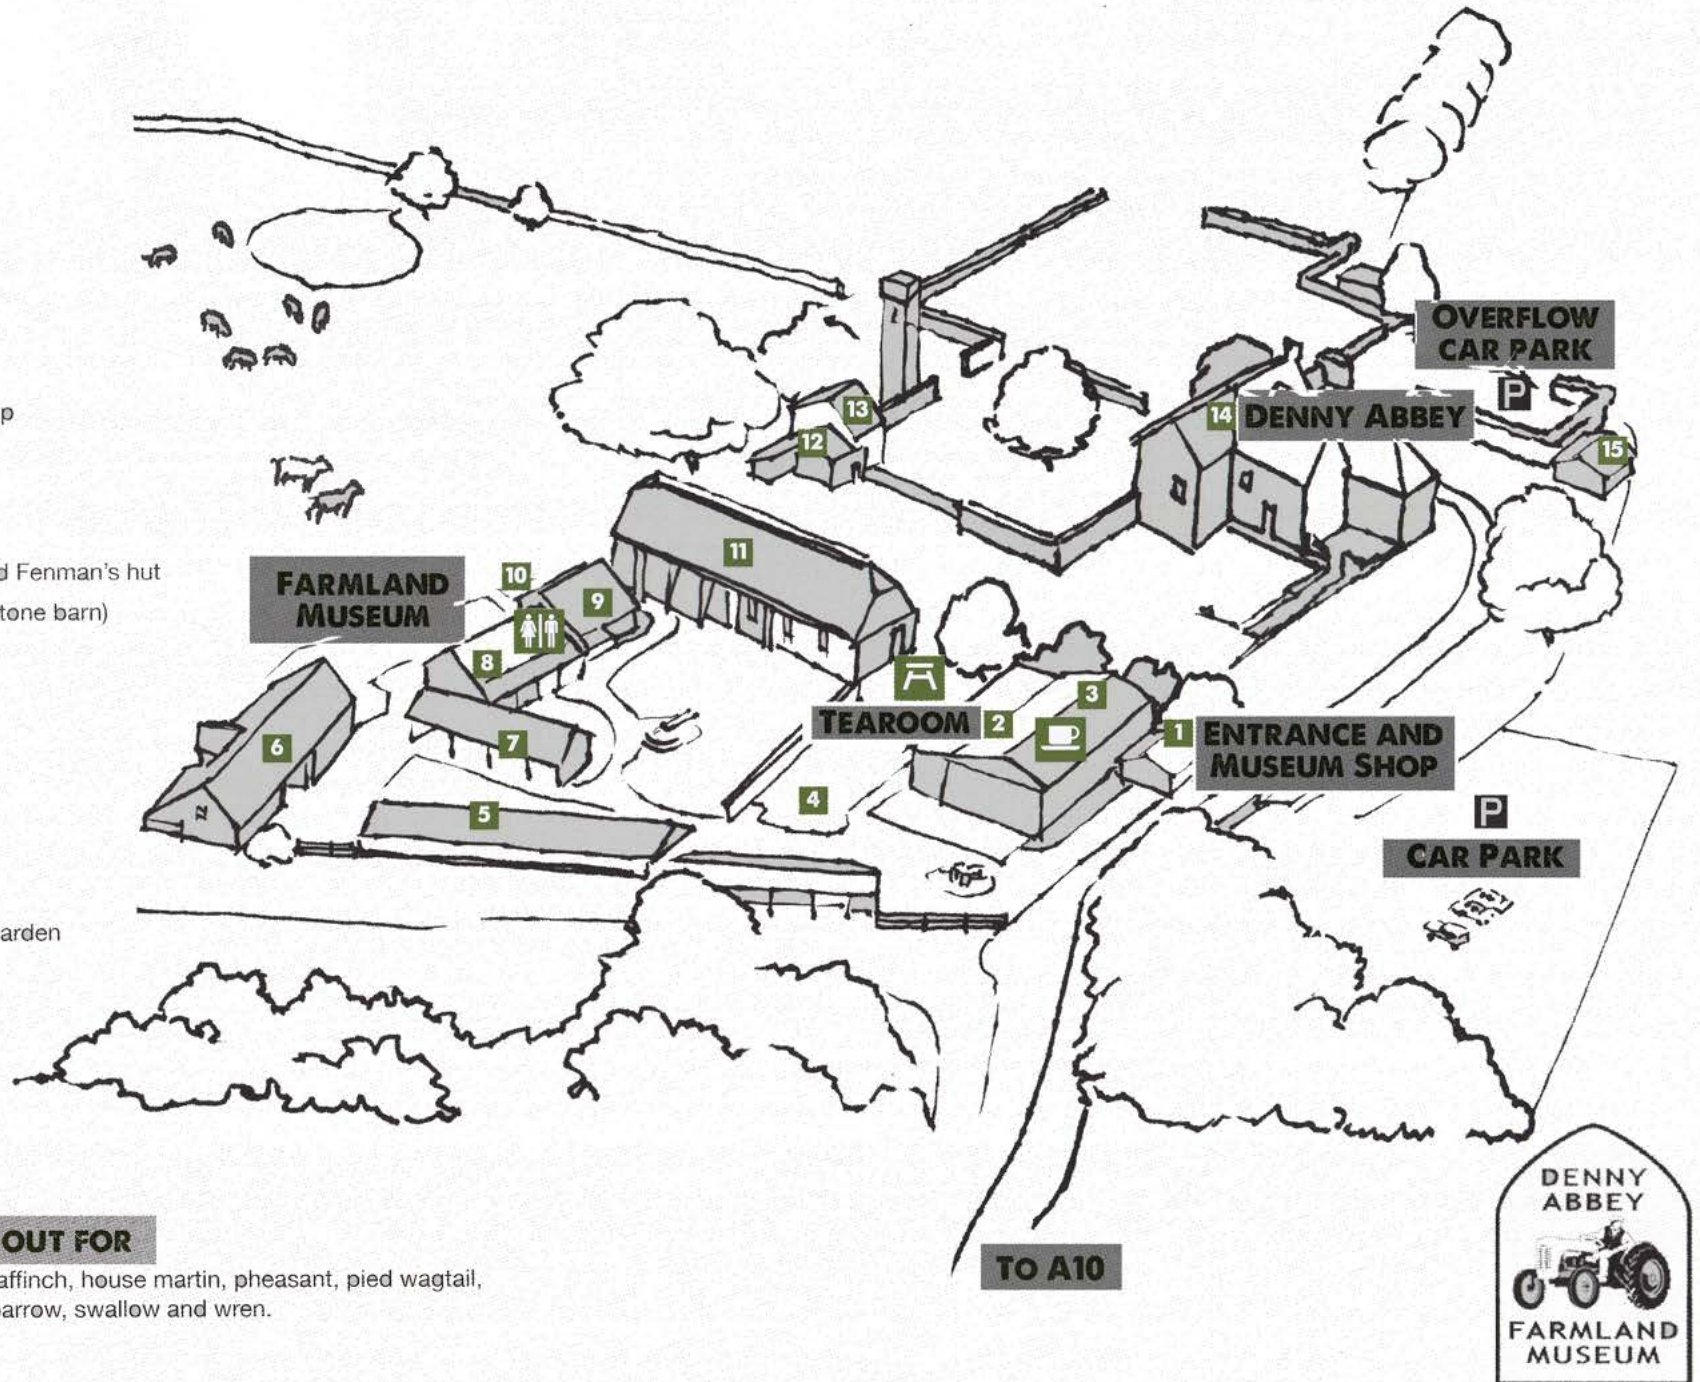

WELCOME
TO THE
**FARMLAND
MUSEUM**
AND
**DENNY
ABBEY**

- 1** Entrance and Museum Shop
- 2** The Docky Box (tea room)
- 3** The Play Shed
- 4** Playground
- 5** Craftsmen's workshops and Fenman's hut
- 6** Cambridgeshire Farming (stone barn)
- 7** Cart Lodge
- 8** The Delaney Visitor Centre
(toilets, education room)
- 9** Village Life
- 10** Wheelwright
- 11** Nun's Refectory
- 12** Exhibition Gallery
- 13** Walnut Tree Cottage and Garden
- 14** Denny Abbey
- 15** Book shop

WILD BIRDS TO LOOK OUT FOR

Blackbird, blue tit, great tit, chaffinch, house martin, pheasant, pied wagtail, robin, thrush, wood pigeon, sparrow, swallow and wren.